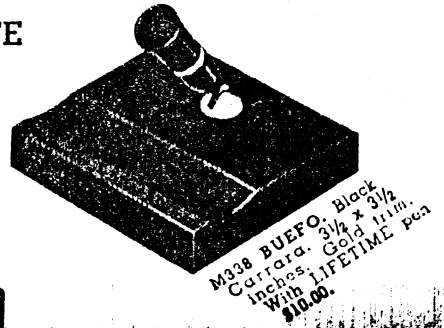

M368 BUEJL. Black Carrara. 3 x 3 1/2 inches. Gold trim. With LIFETIME pen $10.00.

ON EVERY GIFT OCCASION

A SHEAFFER'S DRY-PROOF DESK SET IS APPROPRIATE

M338 BUEFO. Black Carrara. 3 1/2 x 3 1/2 inches. Gold trim. With LIFETIME pen $10.00.